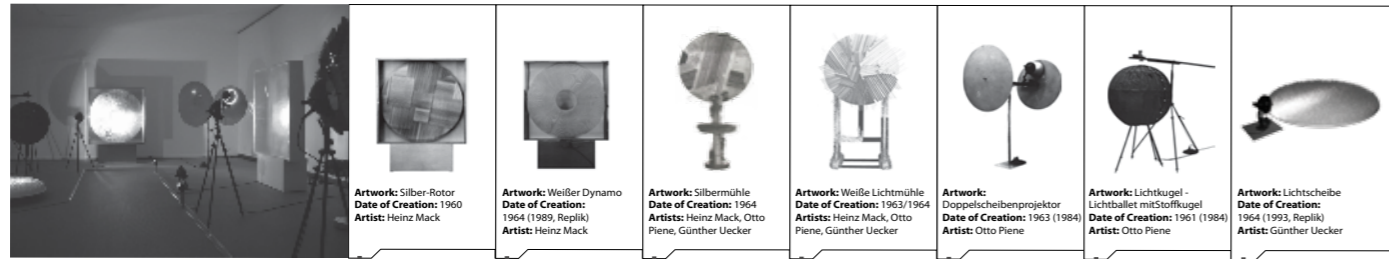

A-1 Inside Installations - Datamodel Map

Installation "Lichtraum"